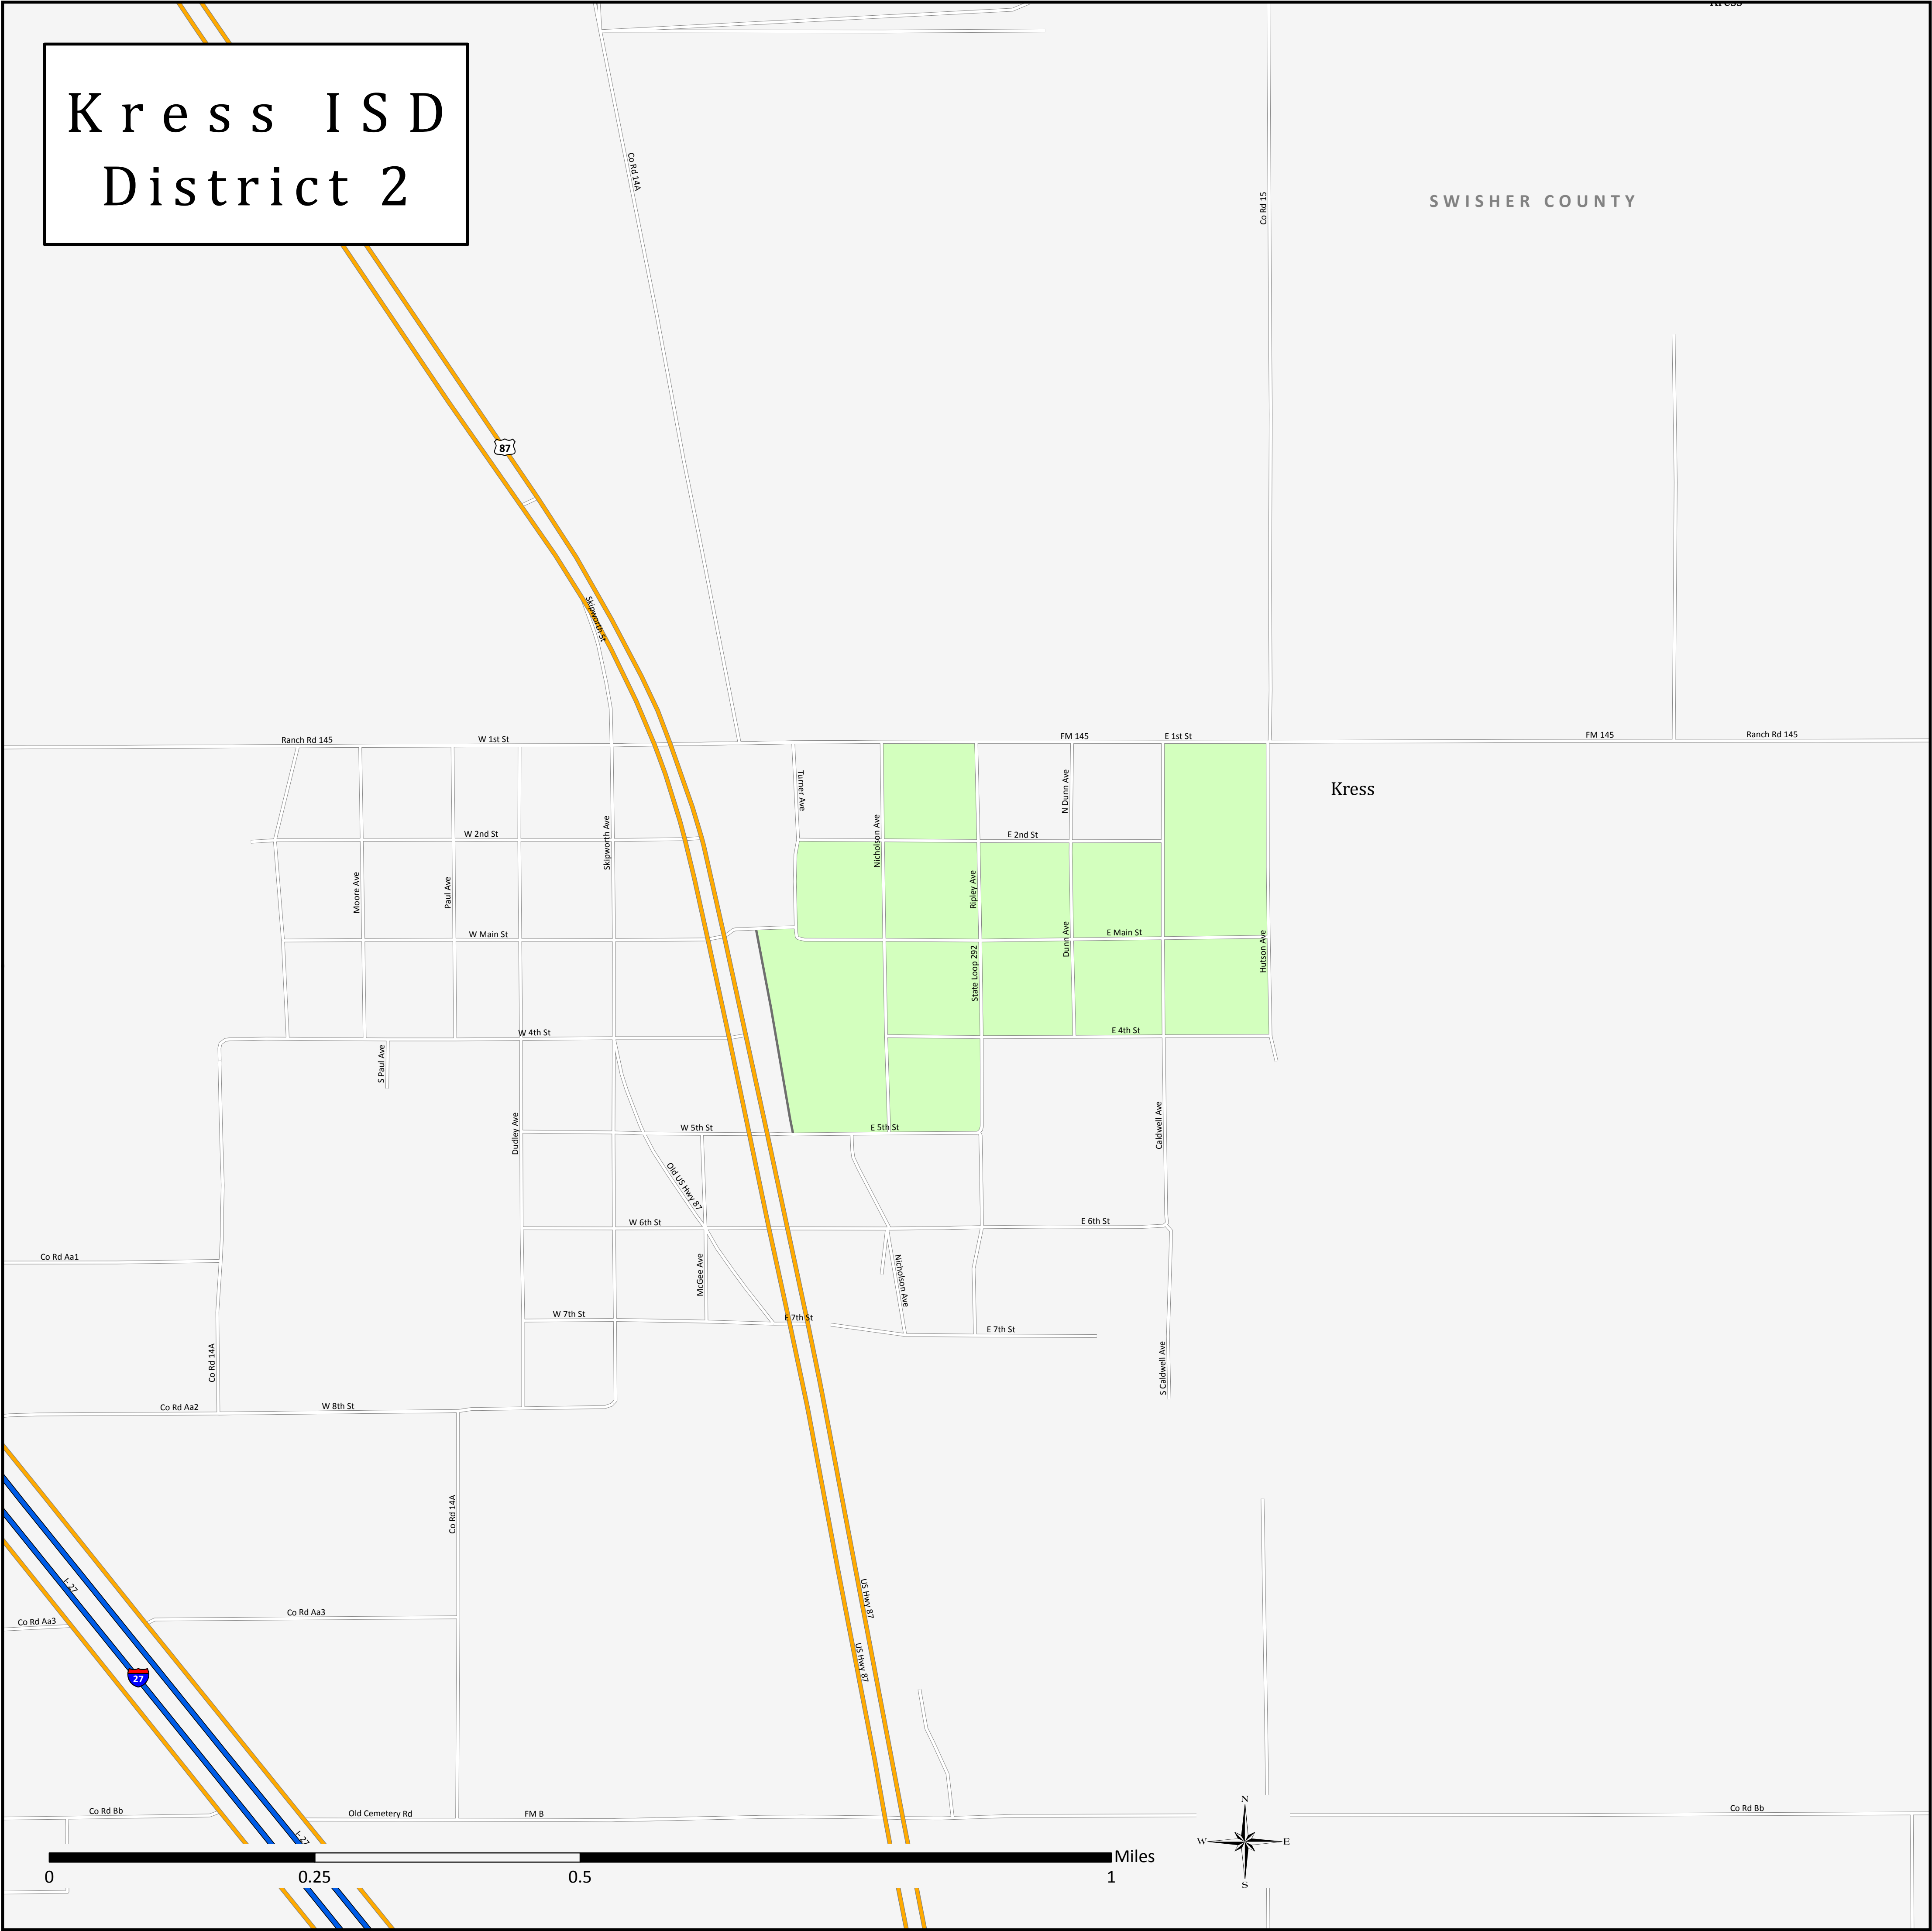

Kress ISD District 2

SWISHER COUNTY

Kress

0 0.25 0.5 1 Miles