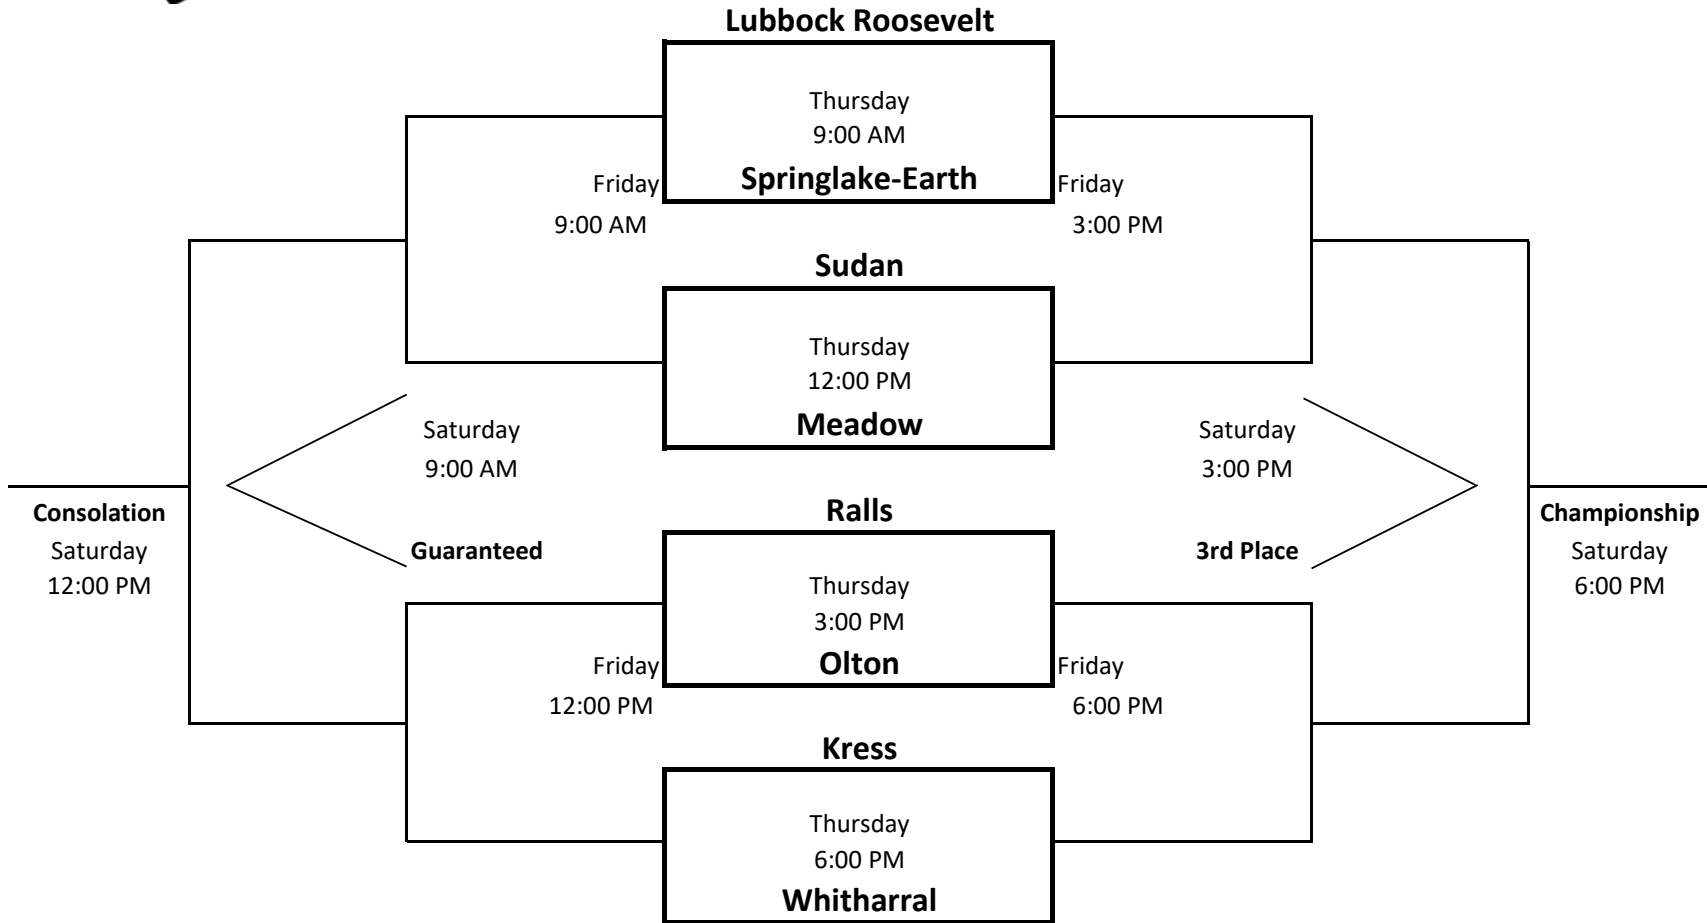

Whitharral Invitational Tournament

December 6-8 2018

Girls Bracket

*Bottom team is home and will wear white